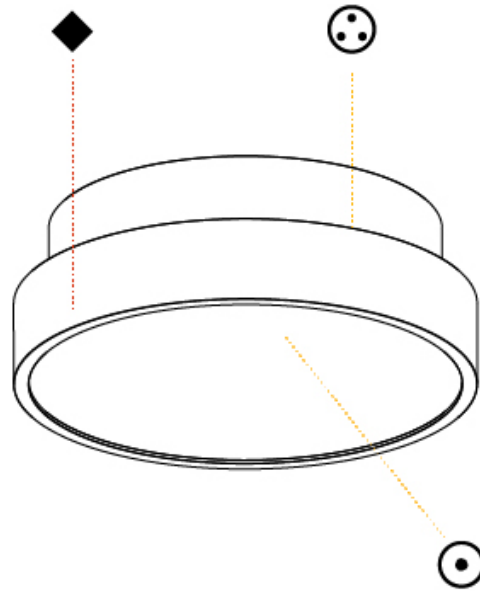

SIGN DIVA SURFACE

A3D090-

PROJECT

TYPE

SPECIFIER

QUANTITY

DATE

A