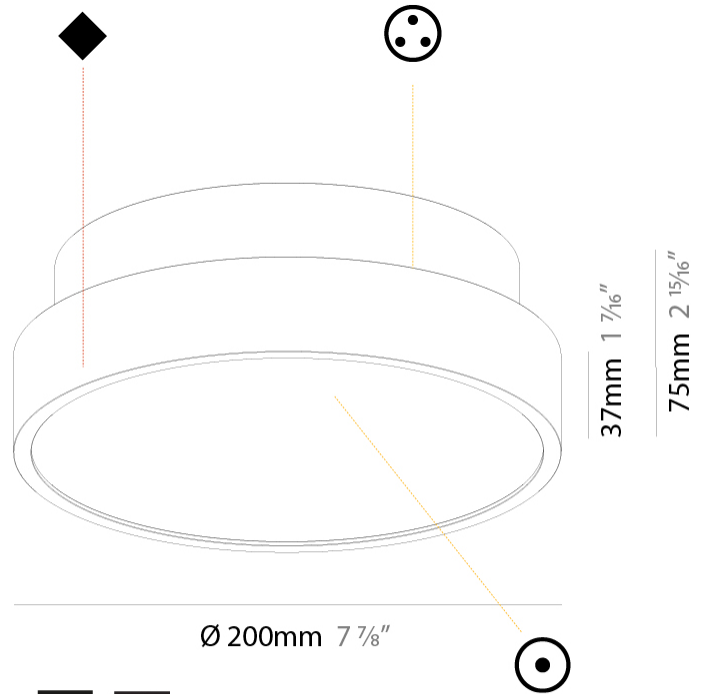

GENERAL

Series: Sign Diva
Subseries: Sign Diva
Brand: Prolicht
Division: Architectural
Mounting Type: Surface
Mounting Location: Ceiling
Subcategory: Ambient

PHYSICAL

Shape: Round
Diameter (mm): 200
Diameter (in): 7 7/8
Height (mm): 75
Height (in): 2 15/16
Light Distribution: Direct / Indirect
Weight (kg): 1.12
Weight (lbs): 2.469
Diffuser: Direct - PMMA - Opal/Micro-Prism/Sparkling Secret/Vintage Industrial with Shine Ring / Indirect - White/Yellow/Orange/Red/Blue/Green
Fixture Finish: SSR / BKV / CWI / CRY / HAB / UFT / ITA / RUA / FTG / MYG / LOD / PUS / FRO / FUP / KIA / POP / BLS / SPG / MEY / GOH / GUM / CHC / COM / ABZ / JAG / OBR / MOS / ROR
Fixture Material: Extruded Aluminum / Steel

ELECTRICAL

Lamp Type: LED (Zhaga Standard)
Input Wattage (W): 12.1
Total Output Wattage (W): 11
Dimming: Tri-Mode (Non-Dimming and Phase Dimming (120Vac only) and 0-10V Dimming)
Driver Included: Yes
Driver Location: Integrated
Driver Type: Constant Current - Universal
Driver Class: Class 2
Input Voltage (V): 120 - 277
Constant Current (MA): 350

LED

Color Temperature (°K): 3000 / 3500 / 4000
Max. Delivered Lumen (lm): 1100 / 1117 / 1140
CRI: >90 CRI
Lamp Life (hrs): 50000

OPTICAL

RATINGS AND CERTIFICATIONS

Certified By: Certified for North American Standards
IP rating: IP20

PROJECT
TYPE
SPECIFIER
QUANTITY
DATE