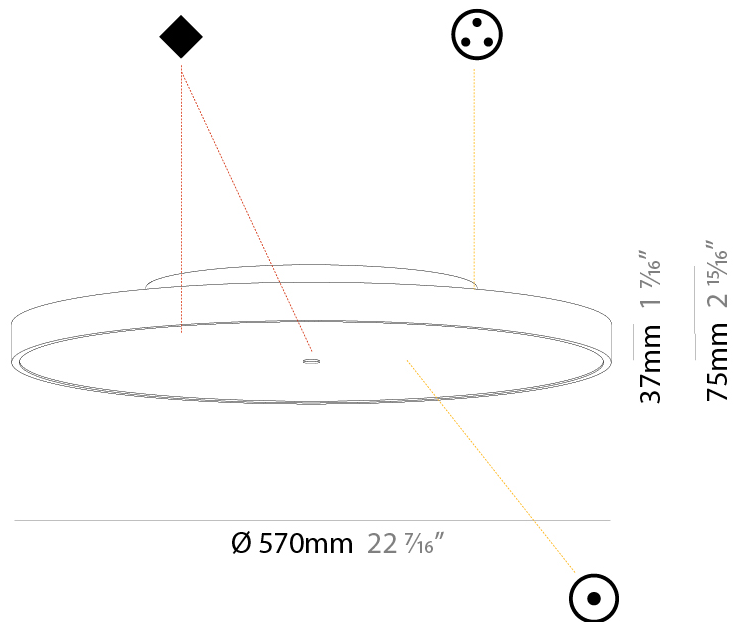

GENERAL

Series: Sign Diva
Subseries: Sign Diva
Brand: Prolicht
Division: Architectural
Mounting Type: Surface
Mounting Location: Ceiling
Subcategory: Ambient

PHYSICAL

Shape: Round
Diameter (mm): 570
Diameter (in): 22 ⁷/₁₆"
Height (mm): 75
Height (in): 2 ¹⁵/₁₆"
Light Distribution: Direct / Indirect
Weight (kg): 7.066
Weight (lbs): 15.578
Diffuser: Direct - PMMA - Opal/Micro-Prism/Sparkling Secret/Vintage Industrial with Shine Ring / Indirect - White/Yellow/Orange/Red/Blue/Green
Fixture Finish: SSR / BKV / CWI / CRY / HAB / UFT / ITA / RUA / FTG / MYG / LOD / PUS / FRO / FUP / KIA / POP / BLS / SPG / MEY / GOH / GUM / CHC / COM / ABZ / JAG / OBR / MOS / ROR
Fixture Material: Extruded Aluminum / Steel

ELECTRICAL

Lamp Type: LED (Zhaga Standard)
Input Wattage (W): 58.3
Total Output Wattage (W): 53
Dimming: Tri-Mode (Non-Dimming and Phase Dimming (120Vac only) and 0-10V Dimming)
Driver Included: Yes
Driver Location: Integrated
Driver Type: Constant Current - Universal
Driver Class: Class 2
Input Voltage (V): 120 - 277
Constant Current (MA): 350

LED

Color Temperature (*K): 3000 / 3500 / 4000
Max. Delivered Lumen (lm): 6170 / 6292 / 6420
CRI: >90 CRI
Lamp Life (hrs): 50000

OPTICAL

RATINGS AND CERTIFICATIONS

Certified By: Certified for North American Standards
IP rating: IP20