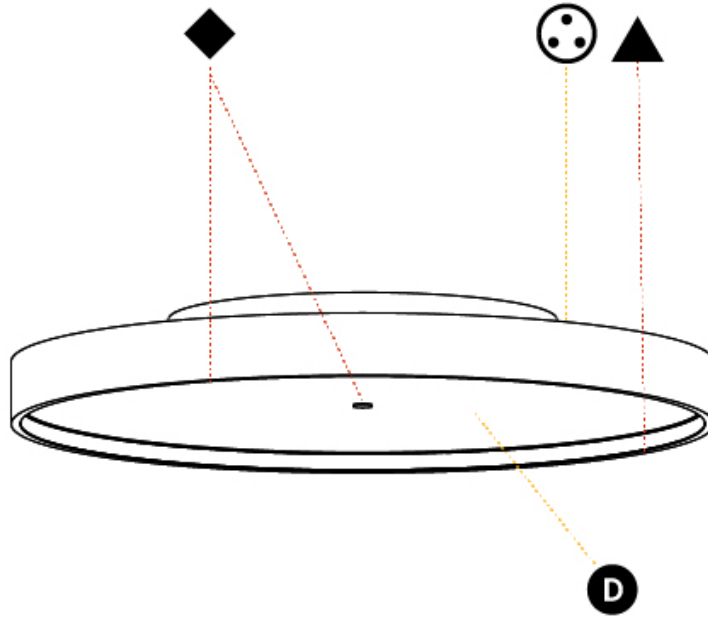

A3D087-

PROJECT
TYPE
SPECIFIER
QUANTITY
DATE